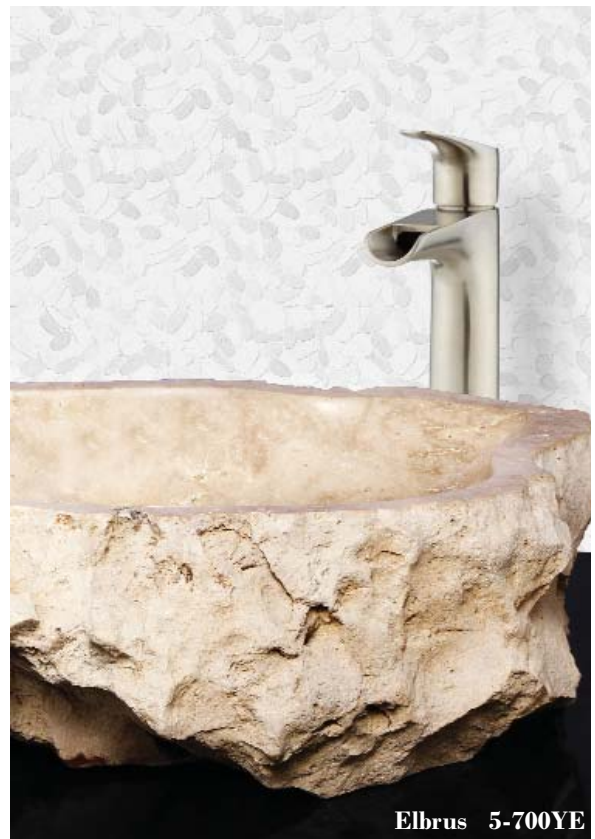

Riverstone

Dillon 5-104

Riverstone | Natural Rock

Basin 15"-19" x 14"-17"
Above-counter height 5¾"

Denali 5-106

Riverstone | Natural Rock

Basin 16"-19" x 9"-12"
Above-counter height 5¾"

Elbrus 5-700YE

Barclay introduces the earthy spun vessels of Fango Bachas of Argentina to our line of fine lavatory sinks. These wonderful basins are individually molded on a potters wheel, then hand painted by skilled Argentine artisans before being baked to a hard ceramic finish with the appeal of natural stone. Simple shapes, subtle shades and lead-free materials combined for the tastefully styled bathroom.

Fango Round Basin FA200

Ceramic | Beige, Dark Gray, Ivory or choice of 5 patterns

Basin diameter 11 3/4"
Above-counter height 4 1/4" Basin depth 3 1/4"
Also available in 14" and 16" diameters.

Fango Cylindrical Basin FA1000