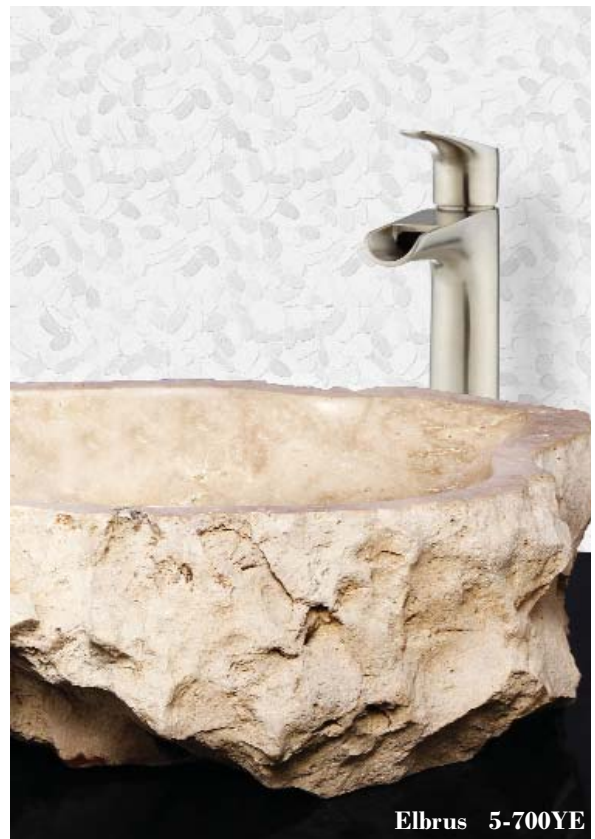

Riverstone

Dillon 5-104

Riverstone | Natural Rock

Basin 15"-19" x 14"-17"
Above-counter height 5¾"

Denali 5-106

Riverstone | Natural Rock

Basin 16"-19" x 9"-12"
Above-counter height 5¾"

Elbrus 5-700YE