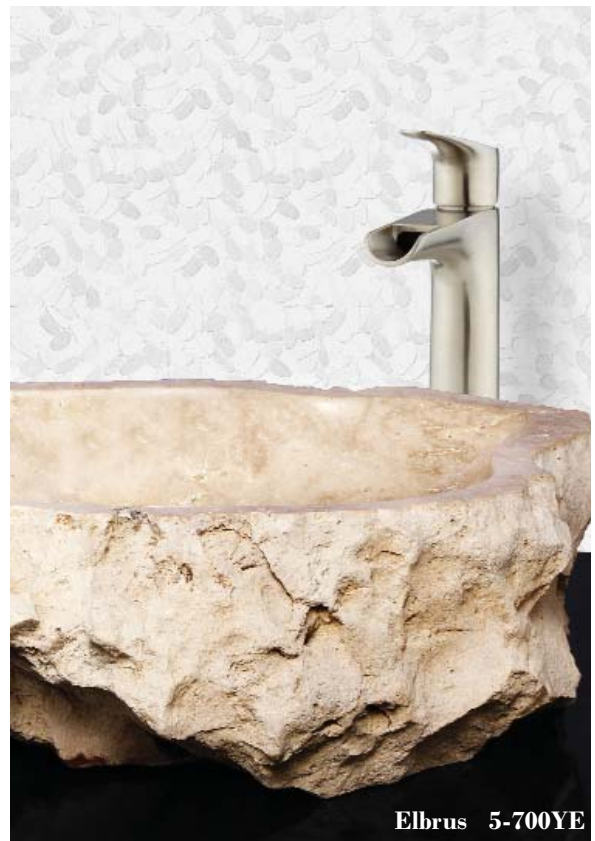

Riverstone

Dillon 5-104

Riverstone | Natural Rock

Basin 15"-19" x 14"-17"
Above-counter height 5½"

Denali 5-106

Riverstone | Natural Rock

Basin 16"-19" x 9"-12"
Above-counter height 5½"

Elbrus 5-700YE

Granite

Hubbard 7-710

Granite | Polished Black

Basin dimensions 18" x 14"
Above-counter height 5" Basin depth 4"

Mornos 7-719

Granite | Polished Black

Basin dimensions 16" x 16"
Above-counter height 4 $\frac{3}{4}$ " Basin depth 4"