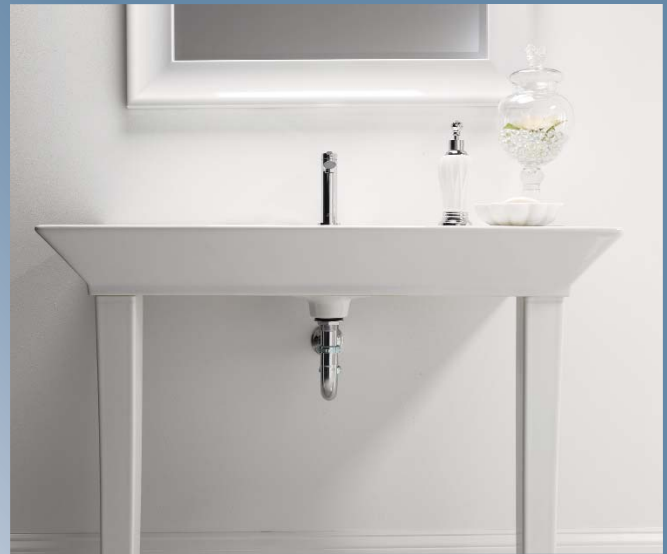

Pedestal Lavatories and Consoles

BARCLAY

Pedestal Lavatories

Rediscover the visual and functional beauty of Barclay pedestal lavatories. Updated for 21st century living, their classic style and graceful lines are equally at home in authentic restorations or contemporary Euro-style baths.

Vitreous | W 20¹/₂" D 16³/₄" H 33¹/₄"

Summit 500 Pedestal Lavatory
3-761, 3-764, 3-768 White

Vitreous | W 19³/₄" D 15³/₄" H 32³/₄"
Available in two sizes.

Resort 550
3-1071, 3-1078

Consoles

Designed for the spacious bathroom, Barclay's console tables provide an undeniable touch of elegance. Our lavish basins, in either vitreous china or fire clay, are supported by beautifully molded legs to create a lasting impression. These lovely consoles offer ample space for toiletries.