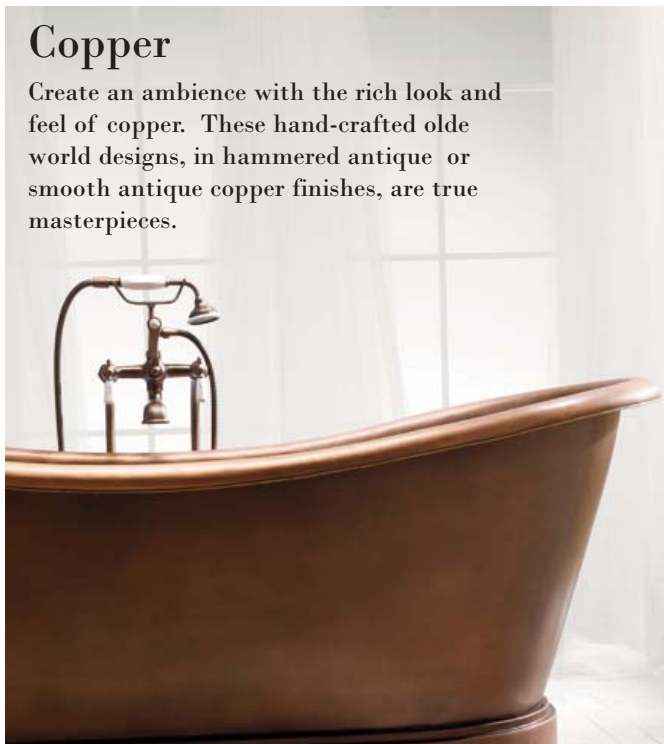

Leora Copper Slipper Tub COTSN62B-AC

Copper | L 62" W 32" H 30" | Embossed base

Hammered Copper Steps COSTP

Square | L 14 3/8" W 16 3/8" H 13 1/8" | Hammered Antique
Round | L 20 1/2" W 19 1/2" H 13" | copper

Copper

Create an ambience with the rich look and feel of copper. These hand-crafted olde world designs, in hammered antique or smooth antique copper finishes, are true masterpieces.

Resin Tubs

Britta Freestanding Slipper Tub		RTSN73
Resin	L 73" W 31" H 37"	White