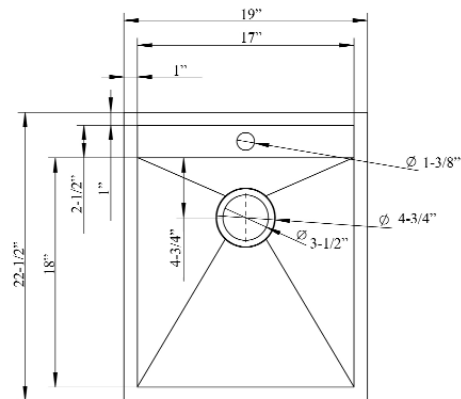

**19" THELMA
DROP-IN SINK**

Cat. No
PSSSB2084-SS

W: 19"
D: 22-1/2"
H: 10"

***Please do NOT cut hole without
template or actual product.**

Interior Dimensions:

Basin Interior: 17" W x 18" D
Basin Depth: 9-1/2"

Features:

- ▶ Solid 16 gauge metal
- ▶ Single rectangular bowl
- ▶ Matte finish
- ▶ Zero radius corners for easy cleaning
- ▶ Coated for sound insulation
- ▶ Mounting clips and template included
- ▶ Lip is 1-1/16" wide
- ▶ Drain is 3-1/2"
- ▶ Drain sold separately
- ▶ Wire grid available to purchase separately, **PSSSB2084-WIRE**

Dimensions of fixture are nominal and may vary within the range of tolerances established by ANSI Standard A112.19.2. Dimensions and specifications subject to change without notice.