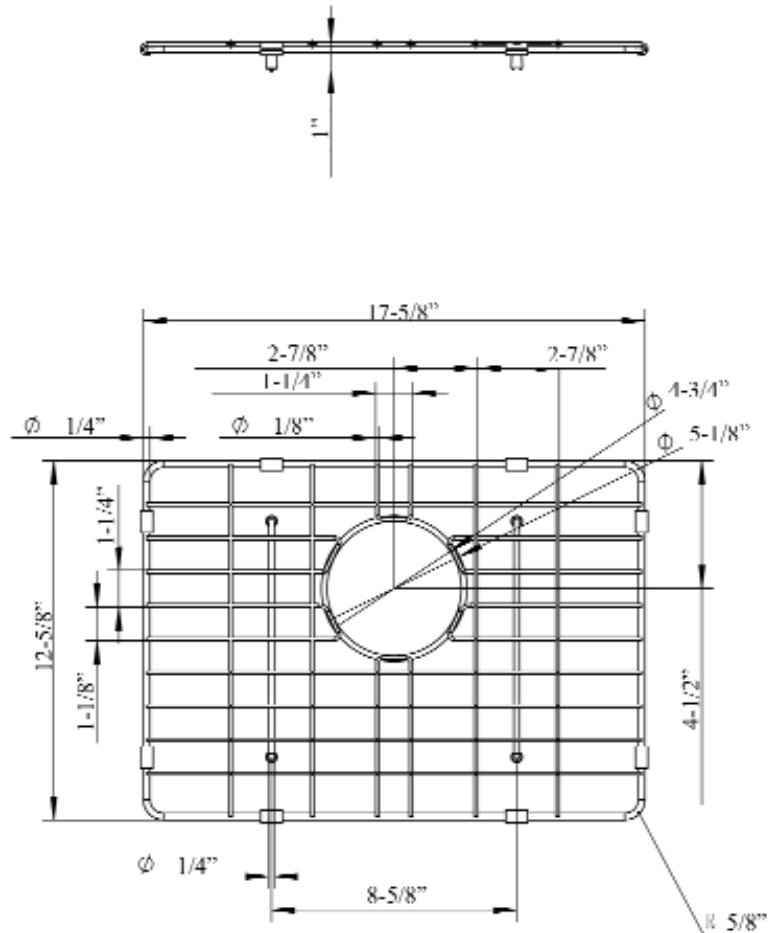

**PSSSB2064
WIRE GRID**

Cat. No.
PSSSB2064-WIRE

Features:

- ▶ Fits bottom of PSSSB2064 farmer sink
- ▶ Rubber Feet Covers Included

Finishes:

SS Stainless Steel

W: 17-⁵/₈"
D: 12-⁵/₈"
H: 1"

Drain Hole : 4-³/₄"

Dimensions and specifications subject to change without notice.