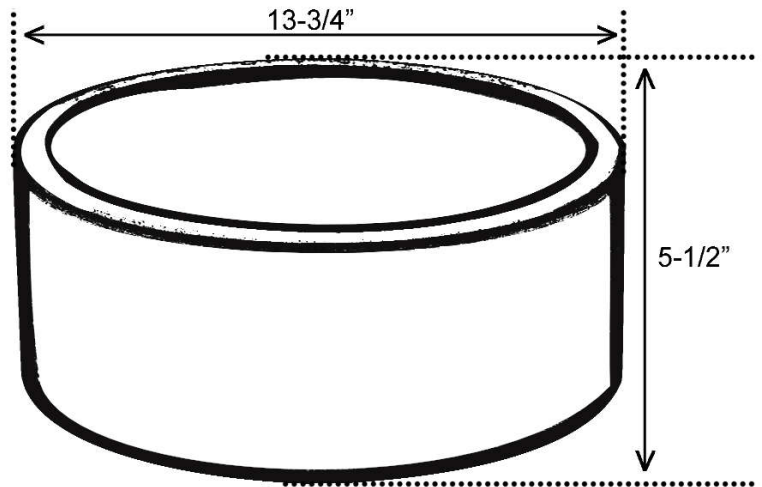

# 14" CYLINDRICAL ABOVE COUNTER VESSEL

Cat. No  
FA1001

Diameter: 13-<sup>3</sup>/<sub>4</sub>"  
Height: 5-<sup>1</sup>/<sub>2</sub>"

## Features:

- ▶ Constructed of ceramic
- ▶ Smooth surface
- ▶ No faucet hole
- ▶ No overflow
- ▶ Each basin is hand molded
- ▶ All products are lead free
- ▶ Available in 3 colors

## Interior Dimensions

Diameter: 12-<sup>3</sup>/<sub>4</sub>"  
Depth: 5-<sup>1</sup>/<sub>2</sub>"

Dimensions of fixture are nominal and may vary within the range of tolerances established by ASME Standard A112.19.2. Dimensions and specifications subject to change without notice.