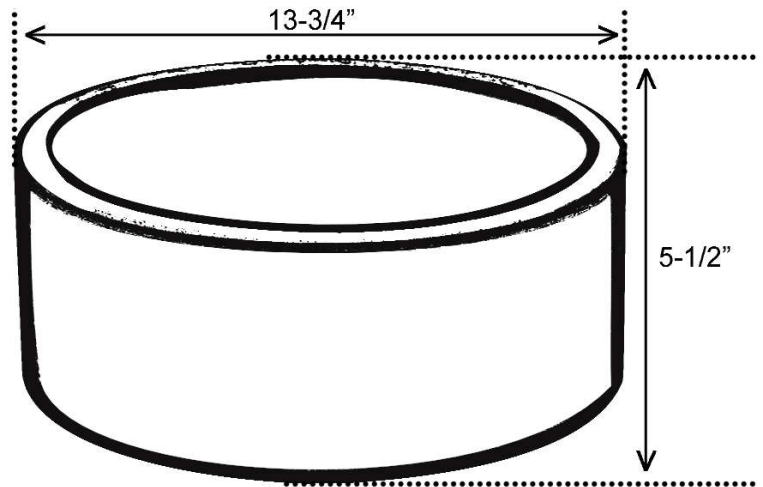

14" CYLINDRICAL ABOVE COUNTER VESSEL

Cat. No
FA1001

Diameter: 13-³/₄"
Height: 5-¹/₂"

Features:

- ▶ Constructed of ceramic
- ▶ Smooth surface
- ▶ No faucet hole
- ▶ No overflow
- ▶ Each basin is hand molded
- ▶ All products are lead free
- ▶ Available in 3 colors

Finish

BE Beige **DG** Dark Gray **IV** Ivory

Interior Dimensions

Diameter: 12-³/₄"
Depth: 5-¹/₂"

Dimensions of fixture are nominal and may vary within the range of tolerances established by ASME Standard A112.19.2. Dimensions and specifications subject to change without notice.