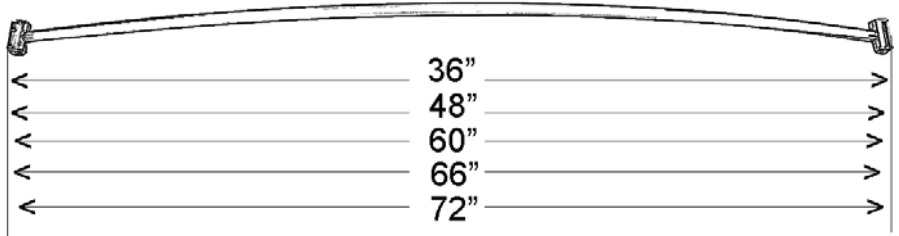

Dimensions are nominal and may vary. Dimensions and specifications subject to change without notice.