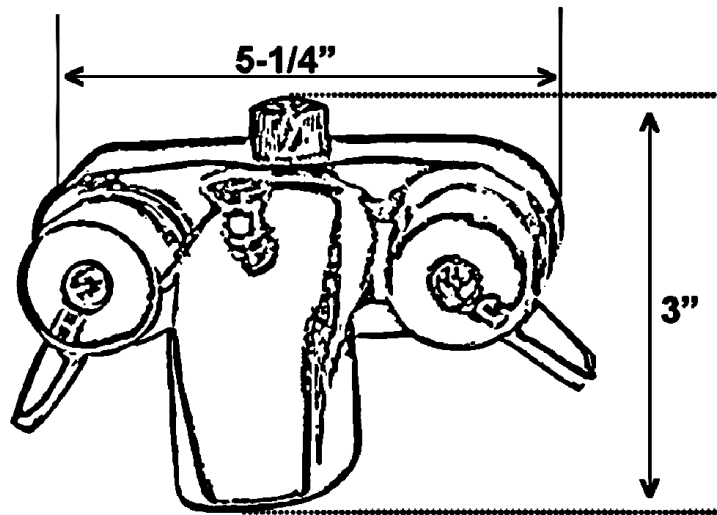

# RECTANGULAR "D" SHOWER UNIT

Cat. No.  
4193

### Features:

- ▶ D shower rod is 1" solid brass tubing
- ▶ Washerless diverter bathcock
- ▶ 3 3/8" Centers
- ▶ 1/4" Turn compressions stems
- ▶ Flow rate is 4 GPM
- ▶ Metal lever handles
- ▶ Polished Chrome and Brass have plastic showerhead
- ▶ Brushed Nickel, Polished Nickel and Oil Rubbed Bronze have a metal showerhead
- ▶ Double eye loop connector: part #336 included
- ▶ Rectangular flanges: part #300 included
- ▶ For use with #5576 double offset supplies (Not Included)
- ▶ Available with 48", 54", or 60" shower rod (#4193-48, #4193-54, #4193-60)

### Finishes:

CP Polished Chrome      BN Brushed Nickel  
 PB Polished Brass      ORB Oil Rubbed Bronze  
 PN Polished Nickel

L: 48"	D: 26"
L: 54"	D: 26"
L: 60"	D: 26"
Riser Height:	62"
Faucet Width:	5 1/4"

Dimensions are nominal and may vary. Dimensions and specifications subject to change without notice.