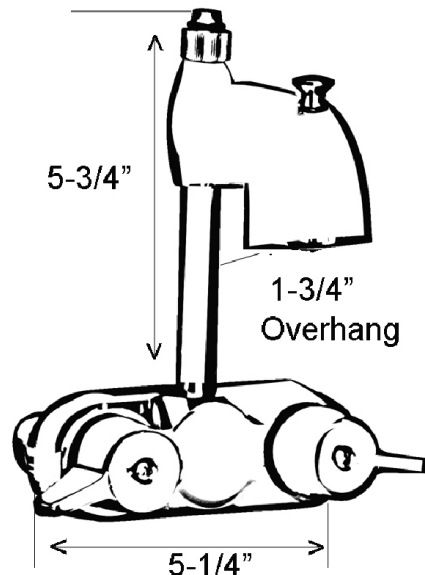

CODE RECTANGULAR SHOWER UNIT

Cat. No.
4191

Features:

- ▶ "D" Shower rod 1" solid brass tubing
- ▶ Washerless diverter bathcock
- ▶ 3-3/8" Centers for tub wall mount installation
- ▶ 1/4 Turn compression stems
- ▶ Flow rate is 4 GPM
- ▶ Metal lever handles
- ▶ Polished Chrome and Polished Brass has plastic showerhead
- ▶ Brushed Nickel, Polished Nickel, and Oil Rubbed Bronze finish have a metal showerhead
- ▶ Double eye loop connector: Part #336 included
- ▶ Rectangular flanges: Part #300 included
- ▶ Available with 48", 54", or 60" shower rod (#4191-48, #4191-54, #4191-60)

Finishes:

CP Polished Chrome

BN Brushed Nickel

PB Polished Brass

ORB Oil Rubbed Bronze

PN Polished Nickel

L: 48"	D: 26"
L: 54"	D: 26"
L: 60"	D: 26"

Riser Height: 56"
Code Spout: 4" Above Handles

Dimensions are nominal and may vary. Dimensions and specifications subject to change without notice.