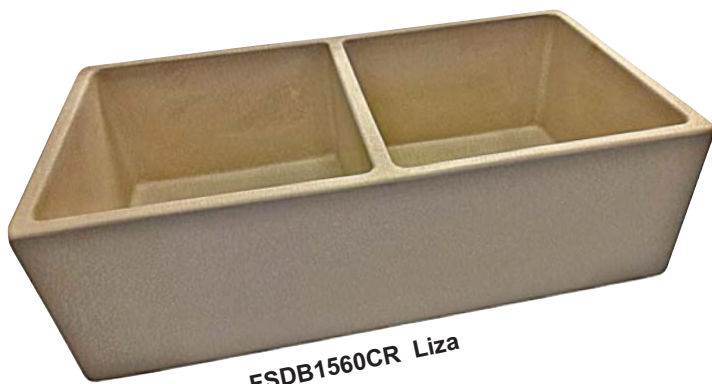

FSD1560CR Liza