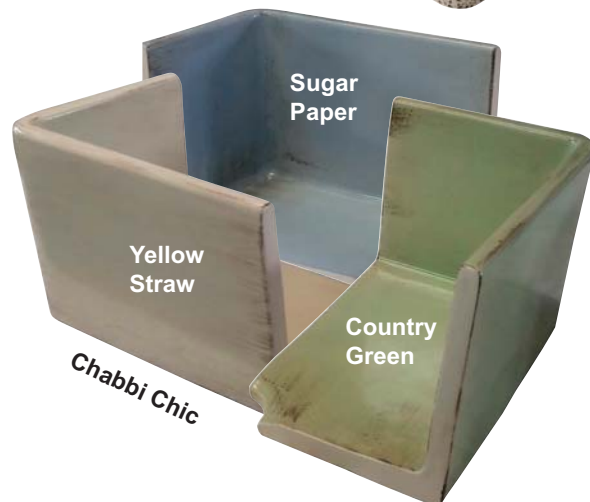

FSSB1070-DS Greer

Chabbi Chic

Sugar
Paper

Yellow
Straw

Country
Green

Available Now!

Barclay Products Limited
4000 Porett Drive • Gurnee, IL 60031
Toll Free 800-446-9700 • Fax 847-244-1259
www.barclayproducts.com